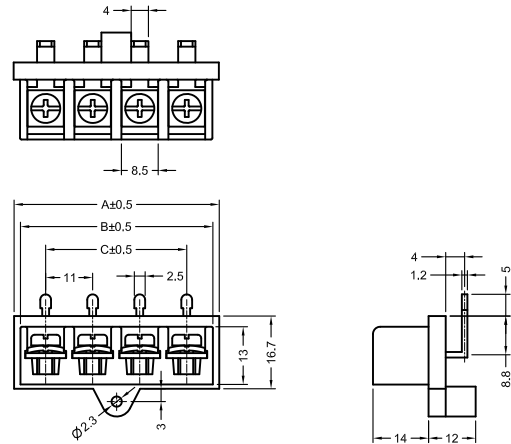

.433" Audio Terminal Blocks

TYPE:TEH-1

Pitch:11.00mm

TEH-114-04

Terminal style:14